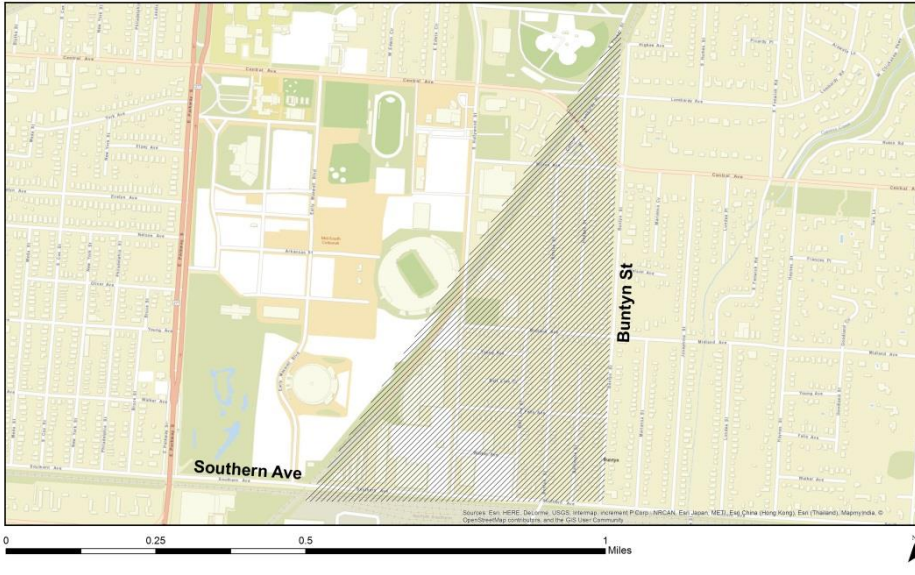

Homebuyer Incentive Program Citizens Only

Designated Areas and Zip Codes

*Beltline	*Binghampton/Highland Heights
*Carnes Neighborhood	*Hickory Hill
38106	38118
38107	38122
38108	38126
38109	38127
38114	38128
38116	<i>*Property must be within DPA Boundary. Please see map or verify with DPA Department before submitting file.</i>

DPA Designated Areas

DPA Designated Area - Beltline

DPA Designated Area - Binghampton/Highland Heights

DPA Designated Area - Carnes

DPA Designated Area - Hickory Hill