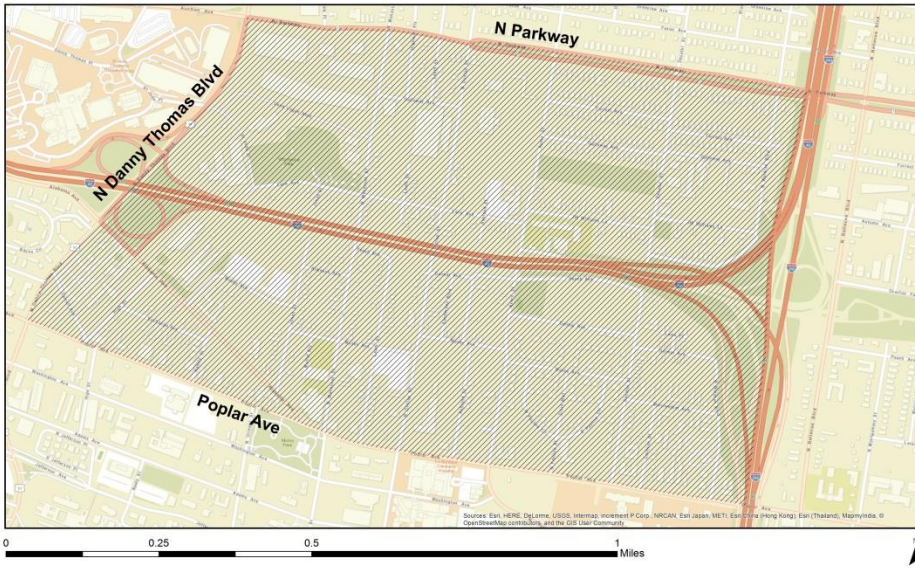

Homebuyer Incentive Program Citizens Only

Designated Areas and Zip Codes

*Beltline	*Binghampton/Highland Heights
*Carnes Neighborhood	*Hickory Hill
38106	38118
38107	38122
38108	38126
38109	38127
38114	38128
38116	<i>*Property must be within DPA Boundary. Please see map or verify with DPA Department before submitting file.</i>

DPA Designated Areas

DPA Designated Area - Beltline

DPA Designated Area - Binghampton/Highland Heights

DPA Designated Area - Carnes

DPA Designated Area - Hickory Hill