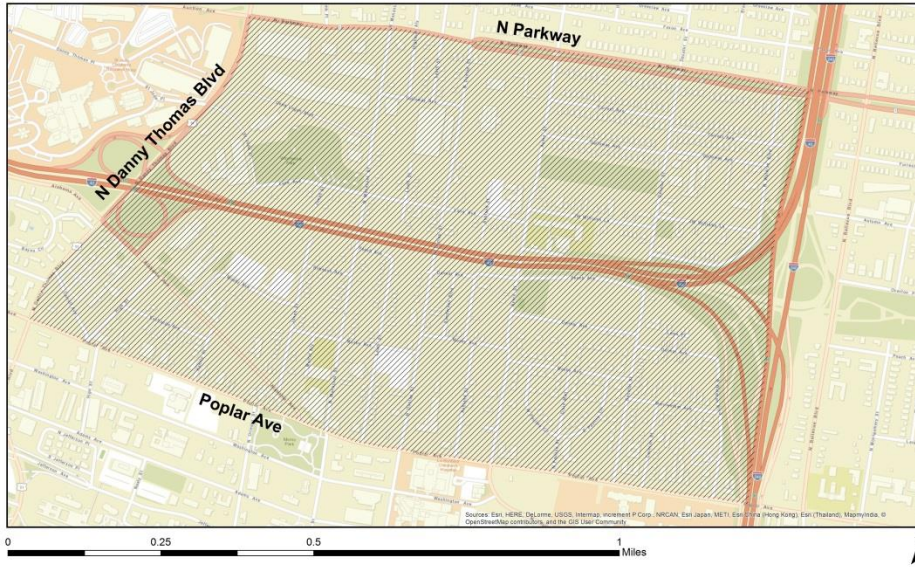

## Designated Areas and Zip Codes

<b>*Beltline</b>	<b>*Binghampton/Highland Heights</b>
<b>*Carnes Neighborhood</b>	<b>*Hickory Hill</b>
<b>38106</b>	<b>38118</b>
<b>38107</b>	<b>38122</b>
<b>38108</b>	<b>38126</b>
<b>38109</b>	<b>38127</b>
<b>38114</b>	<b>38128</b>
<b>38116</b>	<b><i>*Property must be within DPA Boundary. Please see map or verify with DPA Department before submitting file.</i></b>

# DPA Designated Areas

DPA Designated Area - Beltline

DPA Designated Area - Binghampton/Highland Heights

DPA Designated Area - Carnes

DPA Designated Area - Hickory Hill